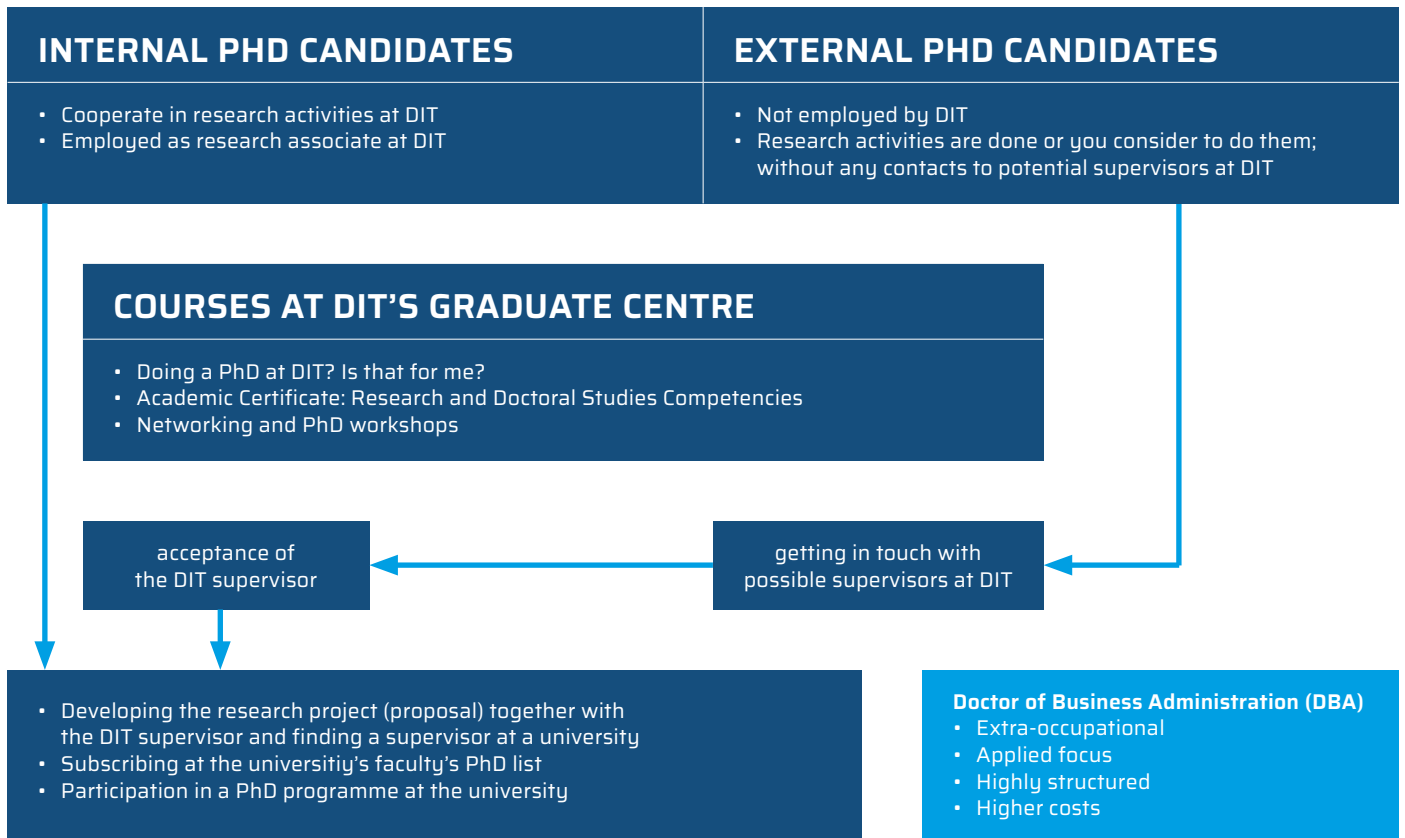

PHD AT DEGGENDORF INSTITUTE OF TECHNOLOGY (DIT)

Seminars and Workshops supporting your PhD process can be found here: www.th-deg.de/doctorate.